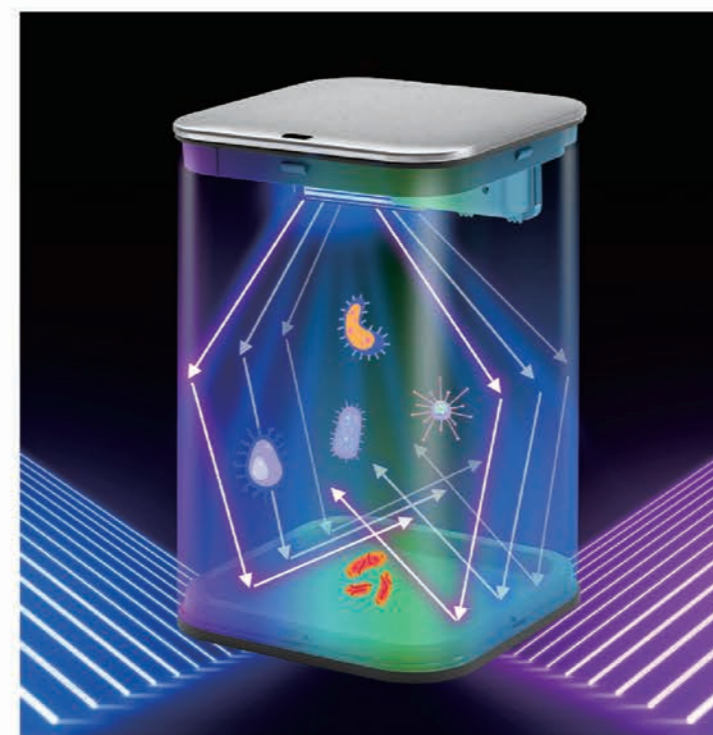

UVC UTRAVIOLET STERILIZATION INDUCTION TRASH CAN

- UVC Ultraviolet sterilization
- 12 hours automatic cycle disinfection
- IPX5 waterproof
- 30°bevel sensing
- Mechanical slow down
- Sponge sound insulation
- Closed,lock taste
- Removable battery