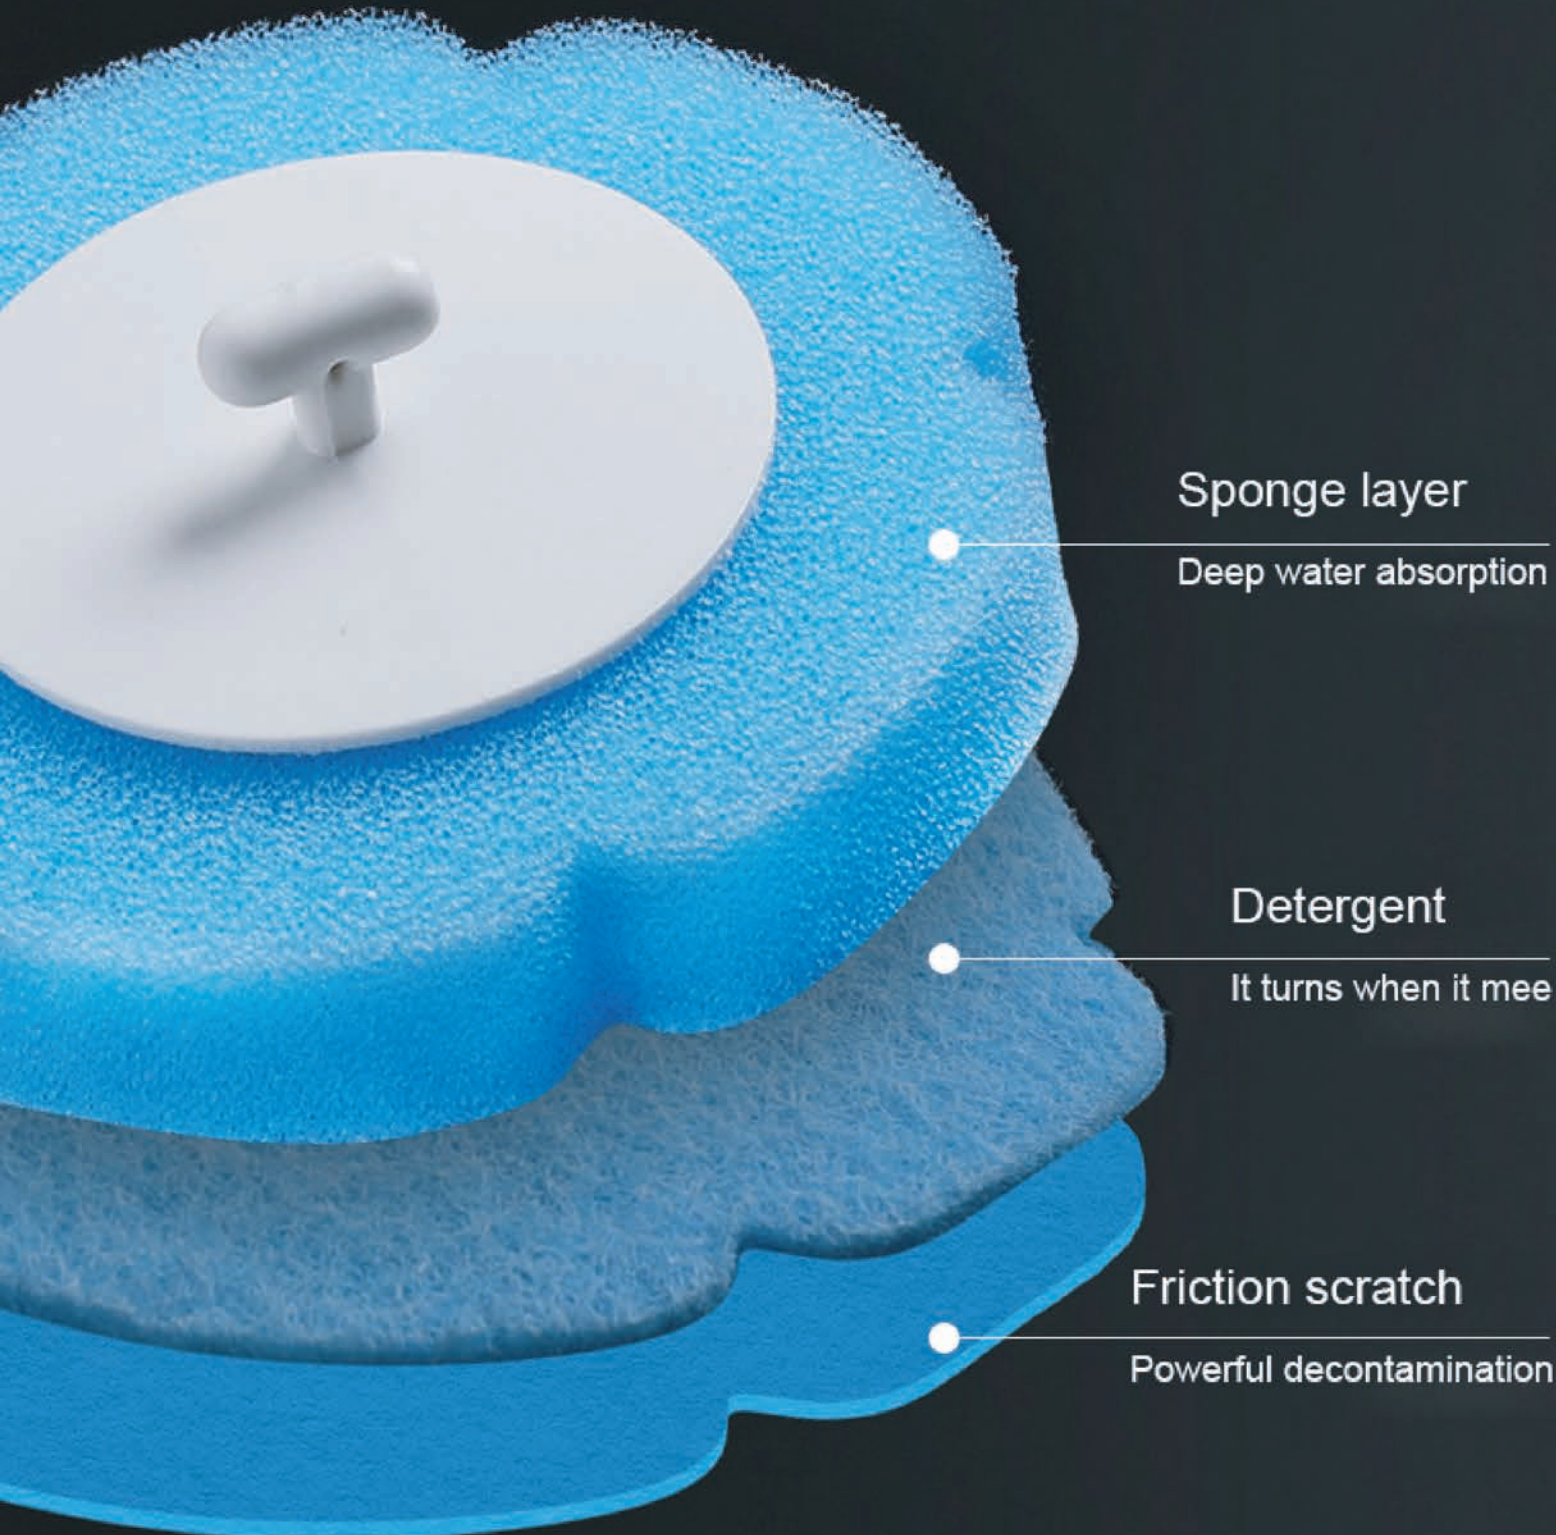

Go deep into the groove, clean the gap

NEW

DISPOSABLE CLEANING TOILET BRUSH

Brush head box automatically opens and closes

Disposable toilet brush head, cleanliness

Flat brush head tilted 60° and rotated 360°

The brush head has a powerful cleaning fluid, which purifies and deodorizes, and is soluble in water

Go deep into the groove, clean the gap

MODEL	BS2103
CAPACITY	/
SIZE	105*180*440mm
MATERIAL	ABS
COLOR	/

NEW

DISPOSABLE TOILET BRUSH HEAD

Disposable toilet brush head

Cleanliness

Flat brush head tilted 60° and rotated 360°

The brush head has a powerful cleaning fluid, which purifies and deodorizes, and is soluble in water

Go deep into the groove, clean the gap

Release active oxygen
Disintegrate dirt

Add brightness factor
Curing the glaze

Deodorant
Fresh smell

MODEL	BS2104
CAPACITY	/
SIZE	105*180*440mm
MATERIAL	Sponge layer/Detergent/Scratch rag
COLOR	Yellow/Purple/Blue